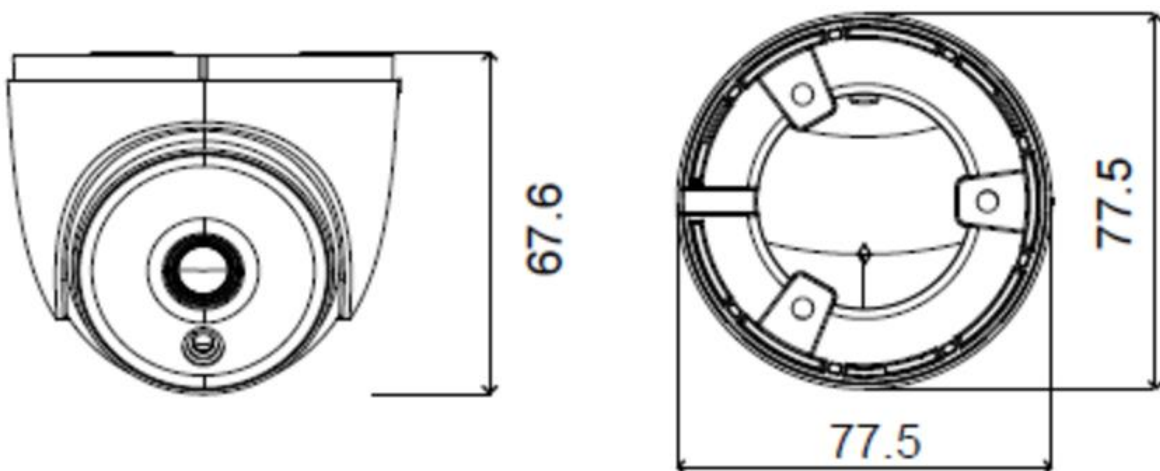

Auto WB

Sync

AGC

Key Features:

- ❖ 1080P real-time image, high resolution, true color
- ❖ AHD / TVI / CVI standard and lossless video output
- ❖ CMOS progressive scan, perfectly capturing the moving object
- ❖ Support OSD menu
- ❖ High speed, long distance and real time transmission
- ❖ 10 ~ 20m IR view distance; up to 20m white light view distance
- ❖ Support COC
- ❖ Support coaxial audio transmission (only valid in TVI signal mode)
- ❖ Support 960H CVBS output

Dimensions:

Specifications:

Model	PLC-332P-AU-DL2/PM
Image Sensor	1 / 3 "CMOS
Resolution	2MP
Image Size	1920 x 1080
Video Output	AHD / TVI /CVI/CVBS
Audio	1CH built-in MIC
Image System	PAL / NTSC
Electronic Shutter	Auto; 1 / 50s ~ 1 / 100000s (PAL); 1 / 60s ~ 1 / 100000s (NTSC)
View Distance	IR range: 10 ~20 m; White light range: 10 ~20 m
Frame Rate	TVI:2MP@25/30fps AHD:2MP@25/30fps CVI:2MP@25/30fps CVBS:PAL/NSTC
Min. Illumination	0.005lux F1.2, AGC ON; 0 lux (LED ON)
Lens	2.8 mm
Lens Mount	M12
S / N Ratio	≥52dB (AGC OFF)
Function	Control OSD (COC Control)
Day & Night	ICR
Digital WDR	Yes
Digital NR	Yes
AGC	Yes
Auto White Balance	Yes
BLC	Yes
Contrast	Yes
Saturation/Color Gain	Yes
Sharpness	Yes
Coaxial audio	Yes
Image Setting	Yes
Defect Correction	Auto
Language	English and Chinese
Angle Adjustment	Pan: 0°~360°; Tilt: 0°~80°; Rotation: 0°~360°
Power Supply	DC12V (± 10%)
Power Consumption	LED OFF: < 1W; LED ON: < 3W
Working Environment	-30°C~50°C, 10%~90% (relative humidity)
Dimensions (mm)	Φ 65 x 144
Weight (Net) Approx.	0.15KG