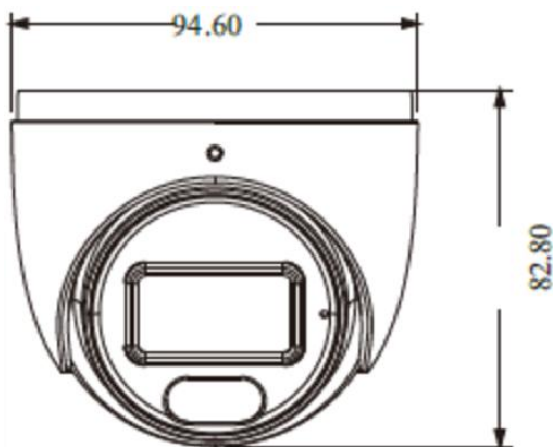

Auto WB

Sync

AGC

IP67

Key Features:

- ✔ 1080P real-time image, high resolution, true color
- ✔ AHD / TVI / CVI standard and lossless video output
- ✔ CMOS progressive scan, perfectly capturing the moving object
- ✔ Support OSD menu
- ✔ High speed, long distance and real time transmission
- ✔ 20 ~ 30m IR view distance; up to 30m white light view distance
- ✔ IP67 Ingress Protection
- ✔ Support COC
- ✔ Support coaxial audio transmission (Temporarily only valid in TVI signal mode)
- ✔ Support 960H CVBS output mode)

Dimensions:

Specifications:

| | |
|------------------------------|---|
| Model | PLC-332P-AU-DL3/PM |
| Image Sensor | 1 / 3 "CMOS |
| Resolution | 2MP |
| Image Size | 1920 × 1080 |
| Video Output | AHD / TVI /CVI/CVBS |
| Audio | 1CH built-in MIC |
| Image System | PAL / NTSC |
| Electronic Shutter | Auto |
| View Distance | IR range: 20 ~30 m; White light range: up to 30m |
| Frame Rate | TVI:2MP@25/30fps AHD:2MP@25/30fps CVI:2MP@25/30fps CVBS:PAL/NSTC |
| Min. Illumination | 0.005lux @F1.2, AGC ON; 0 lux (LED ON) |
| Lens | 2.8 mm |
| Lens Mount | M12 |
| S / N Ratio | ≥52dB (AGC OFF) |
| Ingress Protection | IP 67 |
| Function Control | OSD (COC Control) |
| Digital WDR | Yes |
| Digital NR | Yes, 2D DNR(3D, only used with Pollo'S DVRs) |
| AGC | Yes |
| Auto White Balance | Yes |
| BLC | Yes |
| Contrast | Yes |
| Saturation/Color Gain | Yes |
| Sharpness | Yes |
| Coaxial audio | Yes |
| Image Setting | Yes |
| Defect Correction | Auto |
| Language | Chinese and English |
| Angle Adjustment | Pan: 0°~360°; Tilt: 0°~80°; Rotation: 0°~360° |
| Power Supply | DC12V (± 10%) |
| Power Consumption | LED OFF : < 1W; LED ON : < 4W |
| Working Environment | -10°C~40°C, 10%~90% (relative humidity) |
| Dimensions (mm) | 162.1×74.8×73.8 |
| Weight (Net) | Approx. 0.25KG |